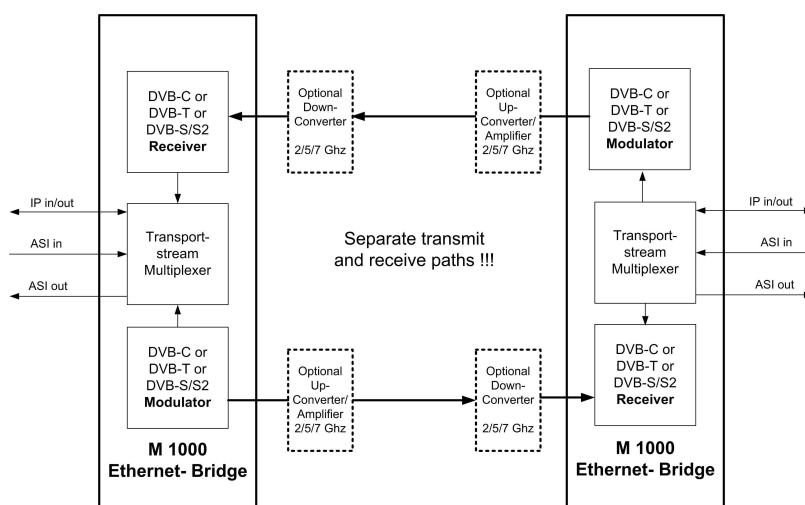

1RU (or ½ RU) efficient DVB- Ethernet Link with ASI in/out

Turn around applications include typically:

- Transparent Ethernet connection - no routing from the perspective of the network equivalent of a cable link
- In conjunction with a DVB-S2 modulator are net data rates of up to 75 Mbit / s
- much more stable connection than with WLAN
- Separate transmit and receive path enables the use of power amplifiers
- Multiplexing of video and audio streams possible
- Converter from Ethernet data to ASI

The DIVIBROAD Ethernet Link is ideally suited to solve a variety of tasks in the environment for ip /cable operators and broadcasters. Besides the transmission of image and sound to provide DVB also as a universal medium for data transfers of all types. The powerful error correction related to the guaranteed data rate and the comparatively as small channel width to make a solution based on DVB frequently mentioned as attractive as WLAN or other link systems.

Option:

- DVB-T nach ETSI-EN 300744 V1.5.1
- DVB-C nach ETSI-EN 300429 V1.2.1
- DVB-S nach ETSI-EN 300421 V1.1.2
- DVB-S2 nach ETSI-EN 302307 V1.2.1
- ATSC nach A/53-2 (17.07.1999)
- Output 70-2200 Mhz
- UP/Down Converter 2,6 Ghz
- UP/Down Converter 5 Ghz
- UP/Down Converter 7 Ghz
- ASI interface: 1x ASI input on BNC (F) - 75 ohms (coax)
- 188 or 204 byte mode
- 10/100 Mbit IP In/out interface
- Encryption (optional) BISS (single program): mode 0,1,E BISSM (multiple program): mode 0,1,E

General Specifications:

- Remote Interface: RS232 over 9 pin D-sub
- Power: 90-260 VAC/ optional 5-24 Volt / 10 Watt
- Operating Temperature: +0°C to +40°C / +32°F to +104°F
- Storage Temperature: -40°C to +70 °C / -40°F to +158°F
- Size: (WxHxD) 19"x1.75"x20"D(1 RU),
- Weight 8.8-13.2 lbs. 4-6 kg Varies based on product options